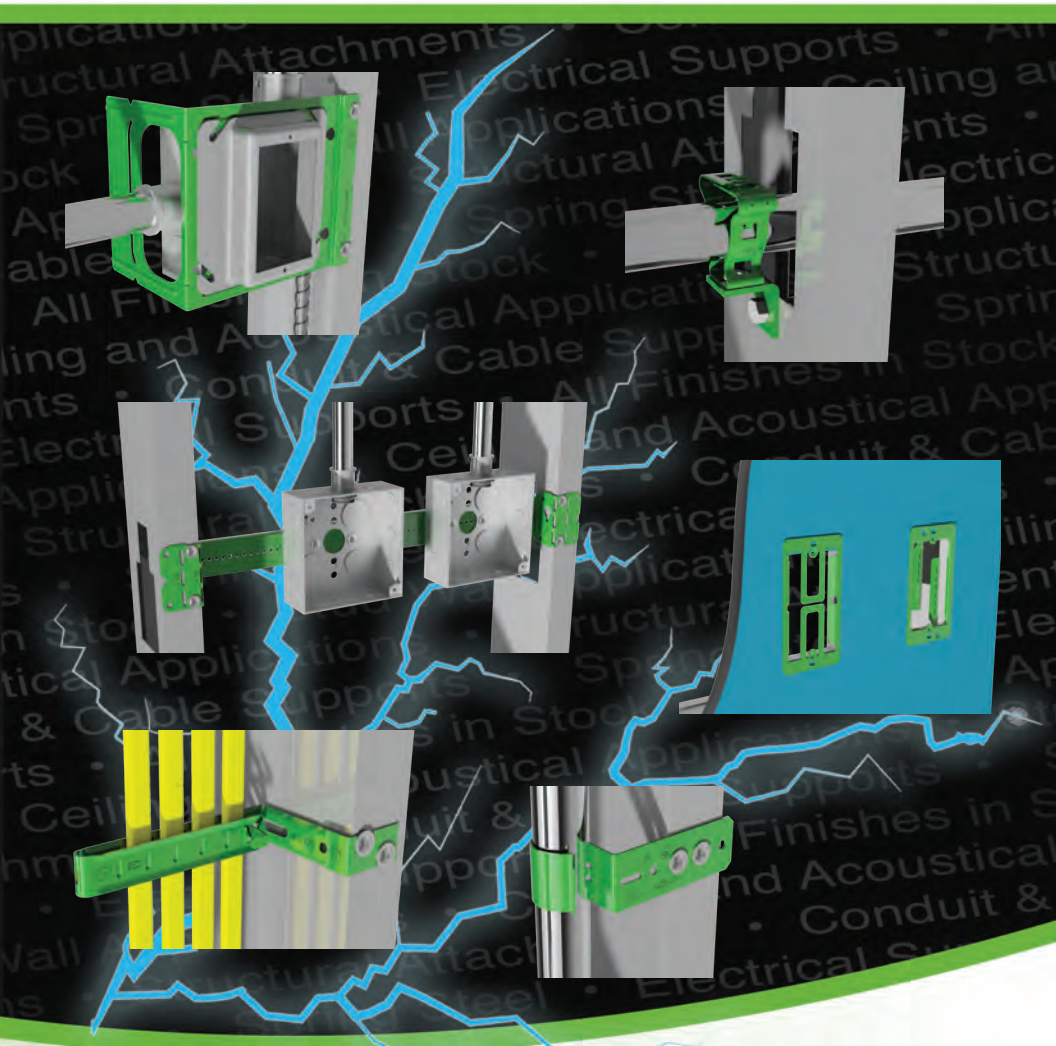

PHOENIX

SUPPORT SYSTEMS

New Products for Studwall Applications

Made in USA

PHOENIX

SUPPORT SYSTEMS

1 - BBA - Adjustable Bracket

2 - C & CT - Conduit Clips

3 - CCS - Conduit Clip

4 - BBS - Electrical Box Bracket

5 - CCM - MC/AC Cable Clip

6 - AB NB C - Angle Bracket, Nail
Bracket And Conduit Clip

Tel: 800-721-0404

www.phoenixsupports.com

Made in USA

7 - LVPN - Low Voltage Mounting Plate For New Construction

8 - CSS - Cable Positioning Support

9 - LVP - Low Voltage Mounting Plate For Existing Construction

10 - LVPS - Low Voltage Mounting Plate With Screws For Existing Construction

We have been manufacturing the highest quality strut accessories on the market for over a decade, and now we are going to bring the same domestic quality and competitive value to you in our new Spring Steel Fastening Line. *Contact us for more information!*