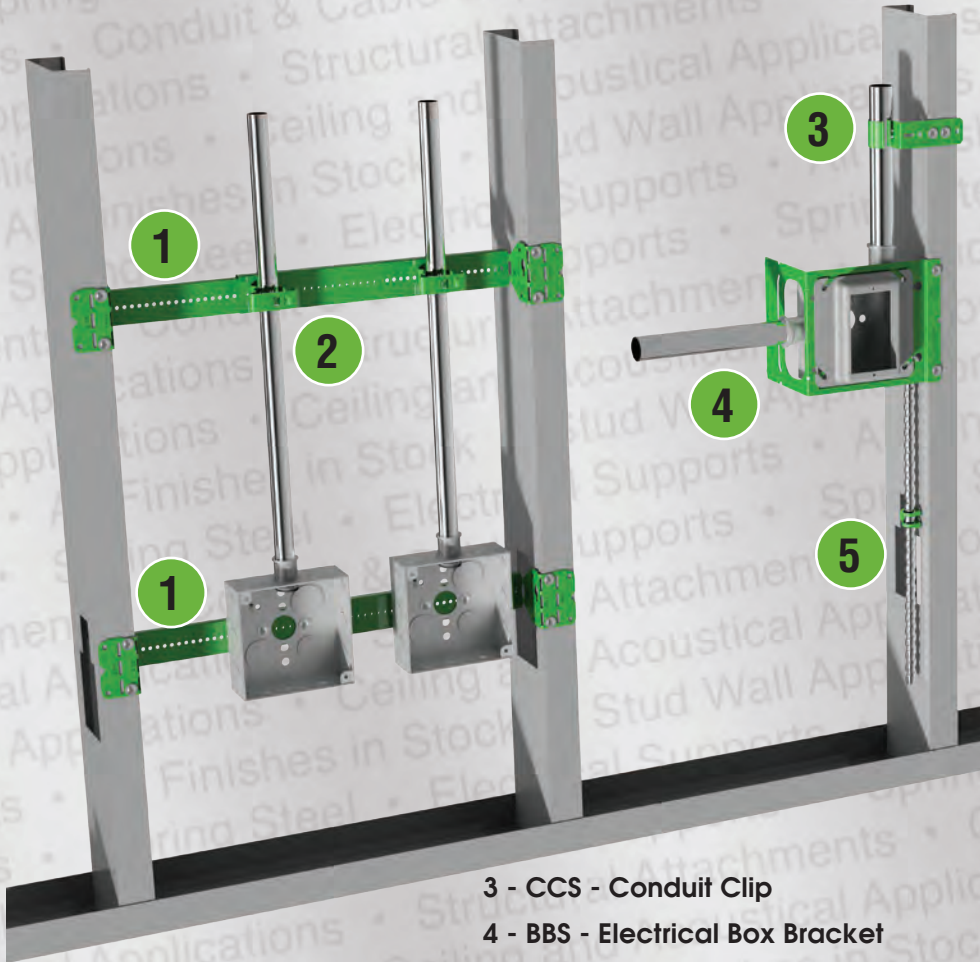

PHOENIX

SUPPORT SYSTEMS

New Products for Studwall Applications

Made in USA

PHOENIX

SUPPORT SYSTEMS

1 - BBA - Adjustable Bracket

2 - C & CT - Conduit Clips

3 - CCS - Conduit Clip

4 - BBS - Electrical Box Bracket

5 - CCM - MC/AC Cable Clip

6 - AB NB C - Angle Bracket, Nail
Bracket And Conduit Clip

Tel: 800-721-0404

www.phoenixsupports.com

Made in USA

7 - LVPN - Low Voltage Mounting Plate For New Construction

8 - CSS - Cable Positioning Support

9 - LVP - Low Voltage Mounting Plate For Existing Construction

10 - LVPS - Low Voltage Mounting Plate With Screws For Existing Construction

We have been manufacturing the highest quality strut accessories on the market for over a decade, and now we are going to bring the same domestic quality and competitive value to you in our new Spring Steel Fastening Line. *Contact us for more information!*