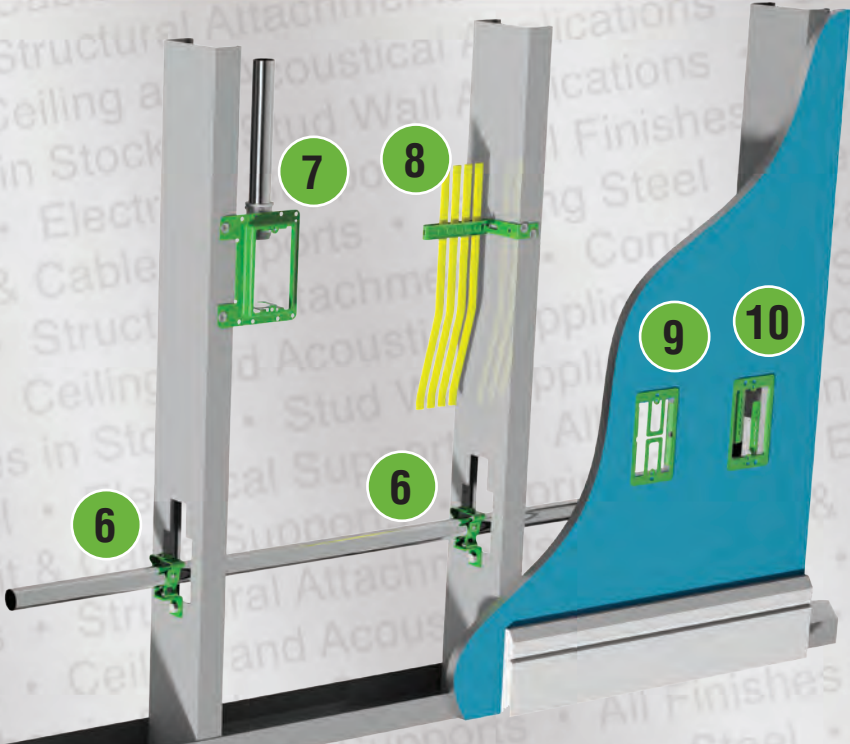

PHOENIX

SUPPORT SYSTEMS

New Products for Studwall Applications

Made in USA

PHOENIX

SUPPORT SYSTEMS

1 - BBA - Adjustable Bracket

2 - C & CT - Conduit Clips

3 - CCS - Conduit Clip

4 - BBS - Electrical Box Bracket

5 - CCM - MC/AC Cable Clip

6 - AB NB C - Angle Bracket, Nail
Bracket And Conduit Clip

Tel: 800-721-0404

www.phoenixsupports.com

Made in USA

7 - LVPN - Low Voltage Mounting Plate For New Construction

8 - CSS - Cable Positioning Support

9 - LVP - Low Voltage Mounting Plate For Existing Construction

10 - LVPS - Low Voltage Mounting Plate With Screws For Existing Construction

We have been manufacturing the highest quality strut accessories on the market for over a decade, and now we are going to bring the same domestic quality and competitive value to you in our new Spring Steel Fastening Line. *Contact us for more information!*